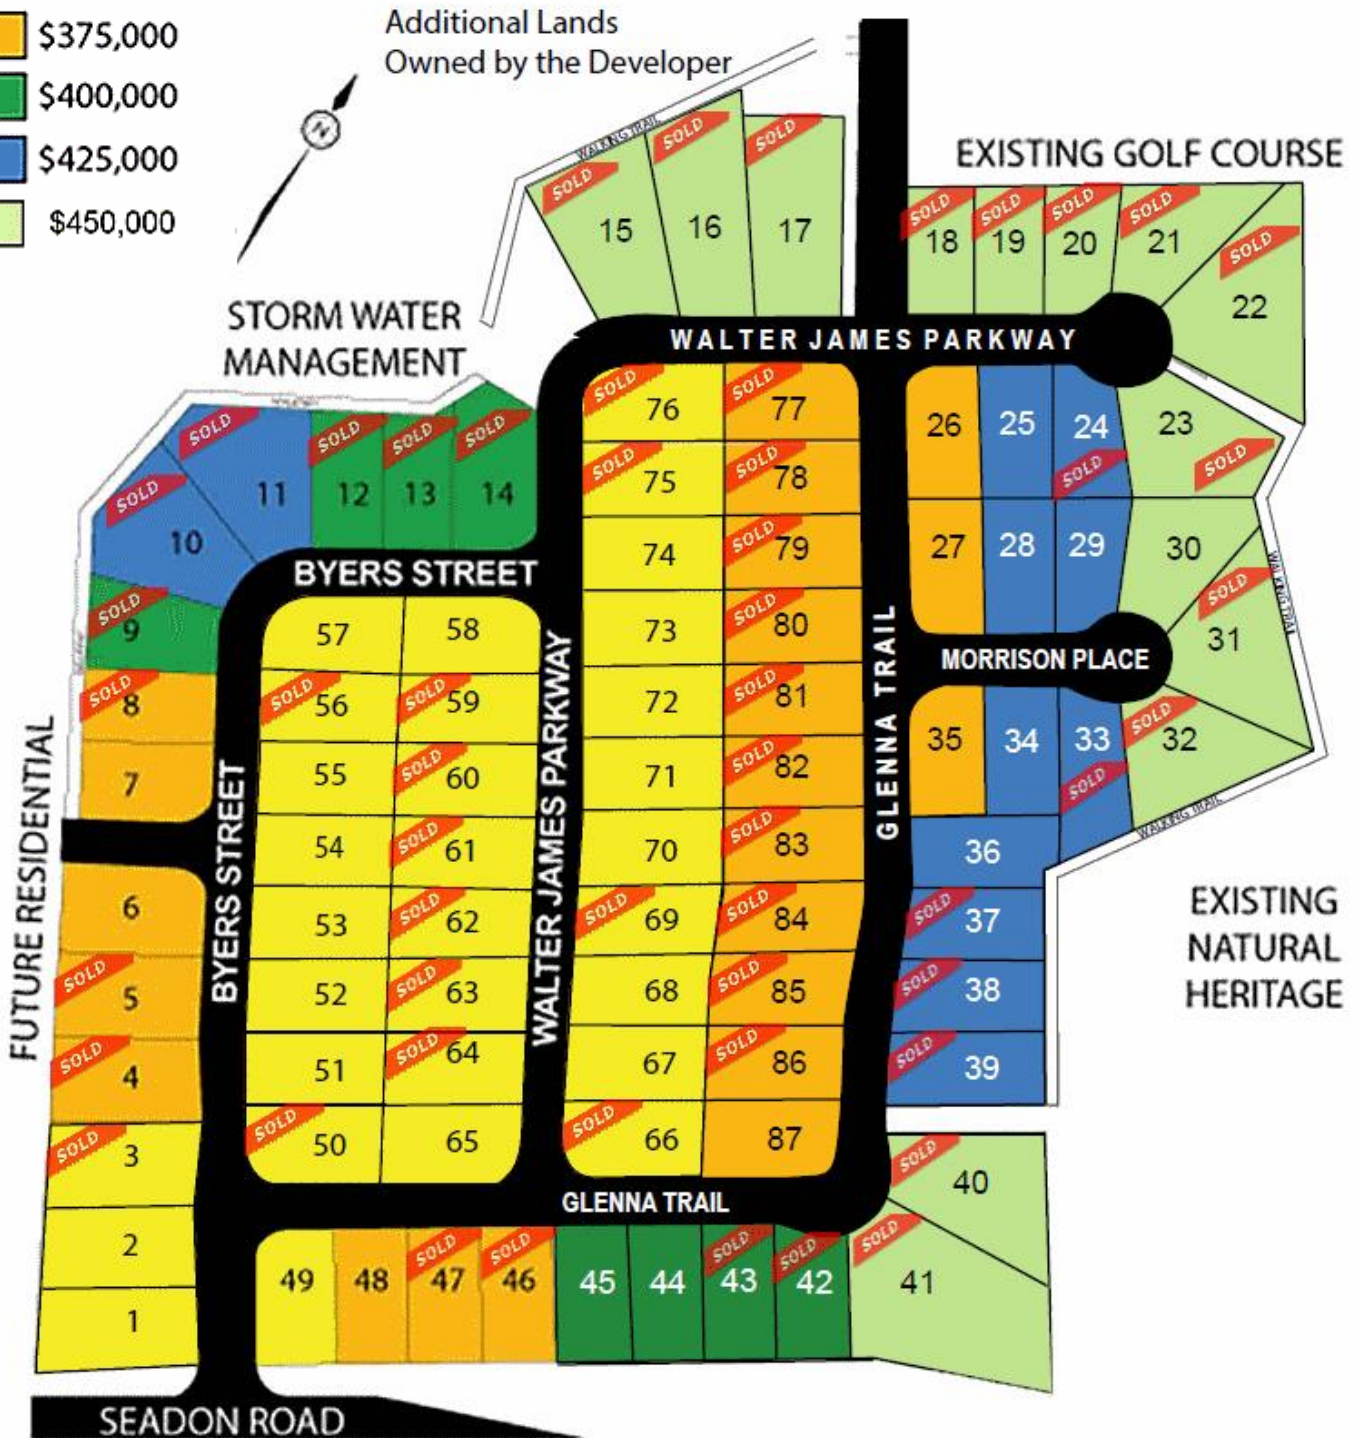

# CAMERON ESTATES

## Site Plan

### LOT PRICING

- \$350,000
- \$375,000
- \$400,000
- \$425,000
- \$450,000

All renderings are artists concept. Dimensions, specifications and architectural detailing subject to change without notice. E.&O.E.